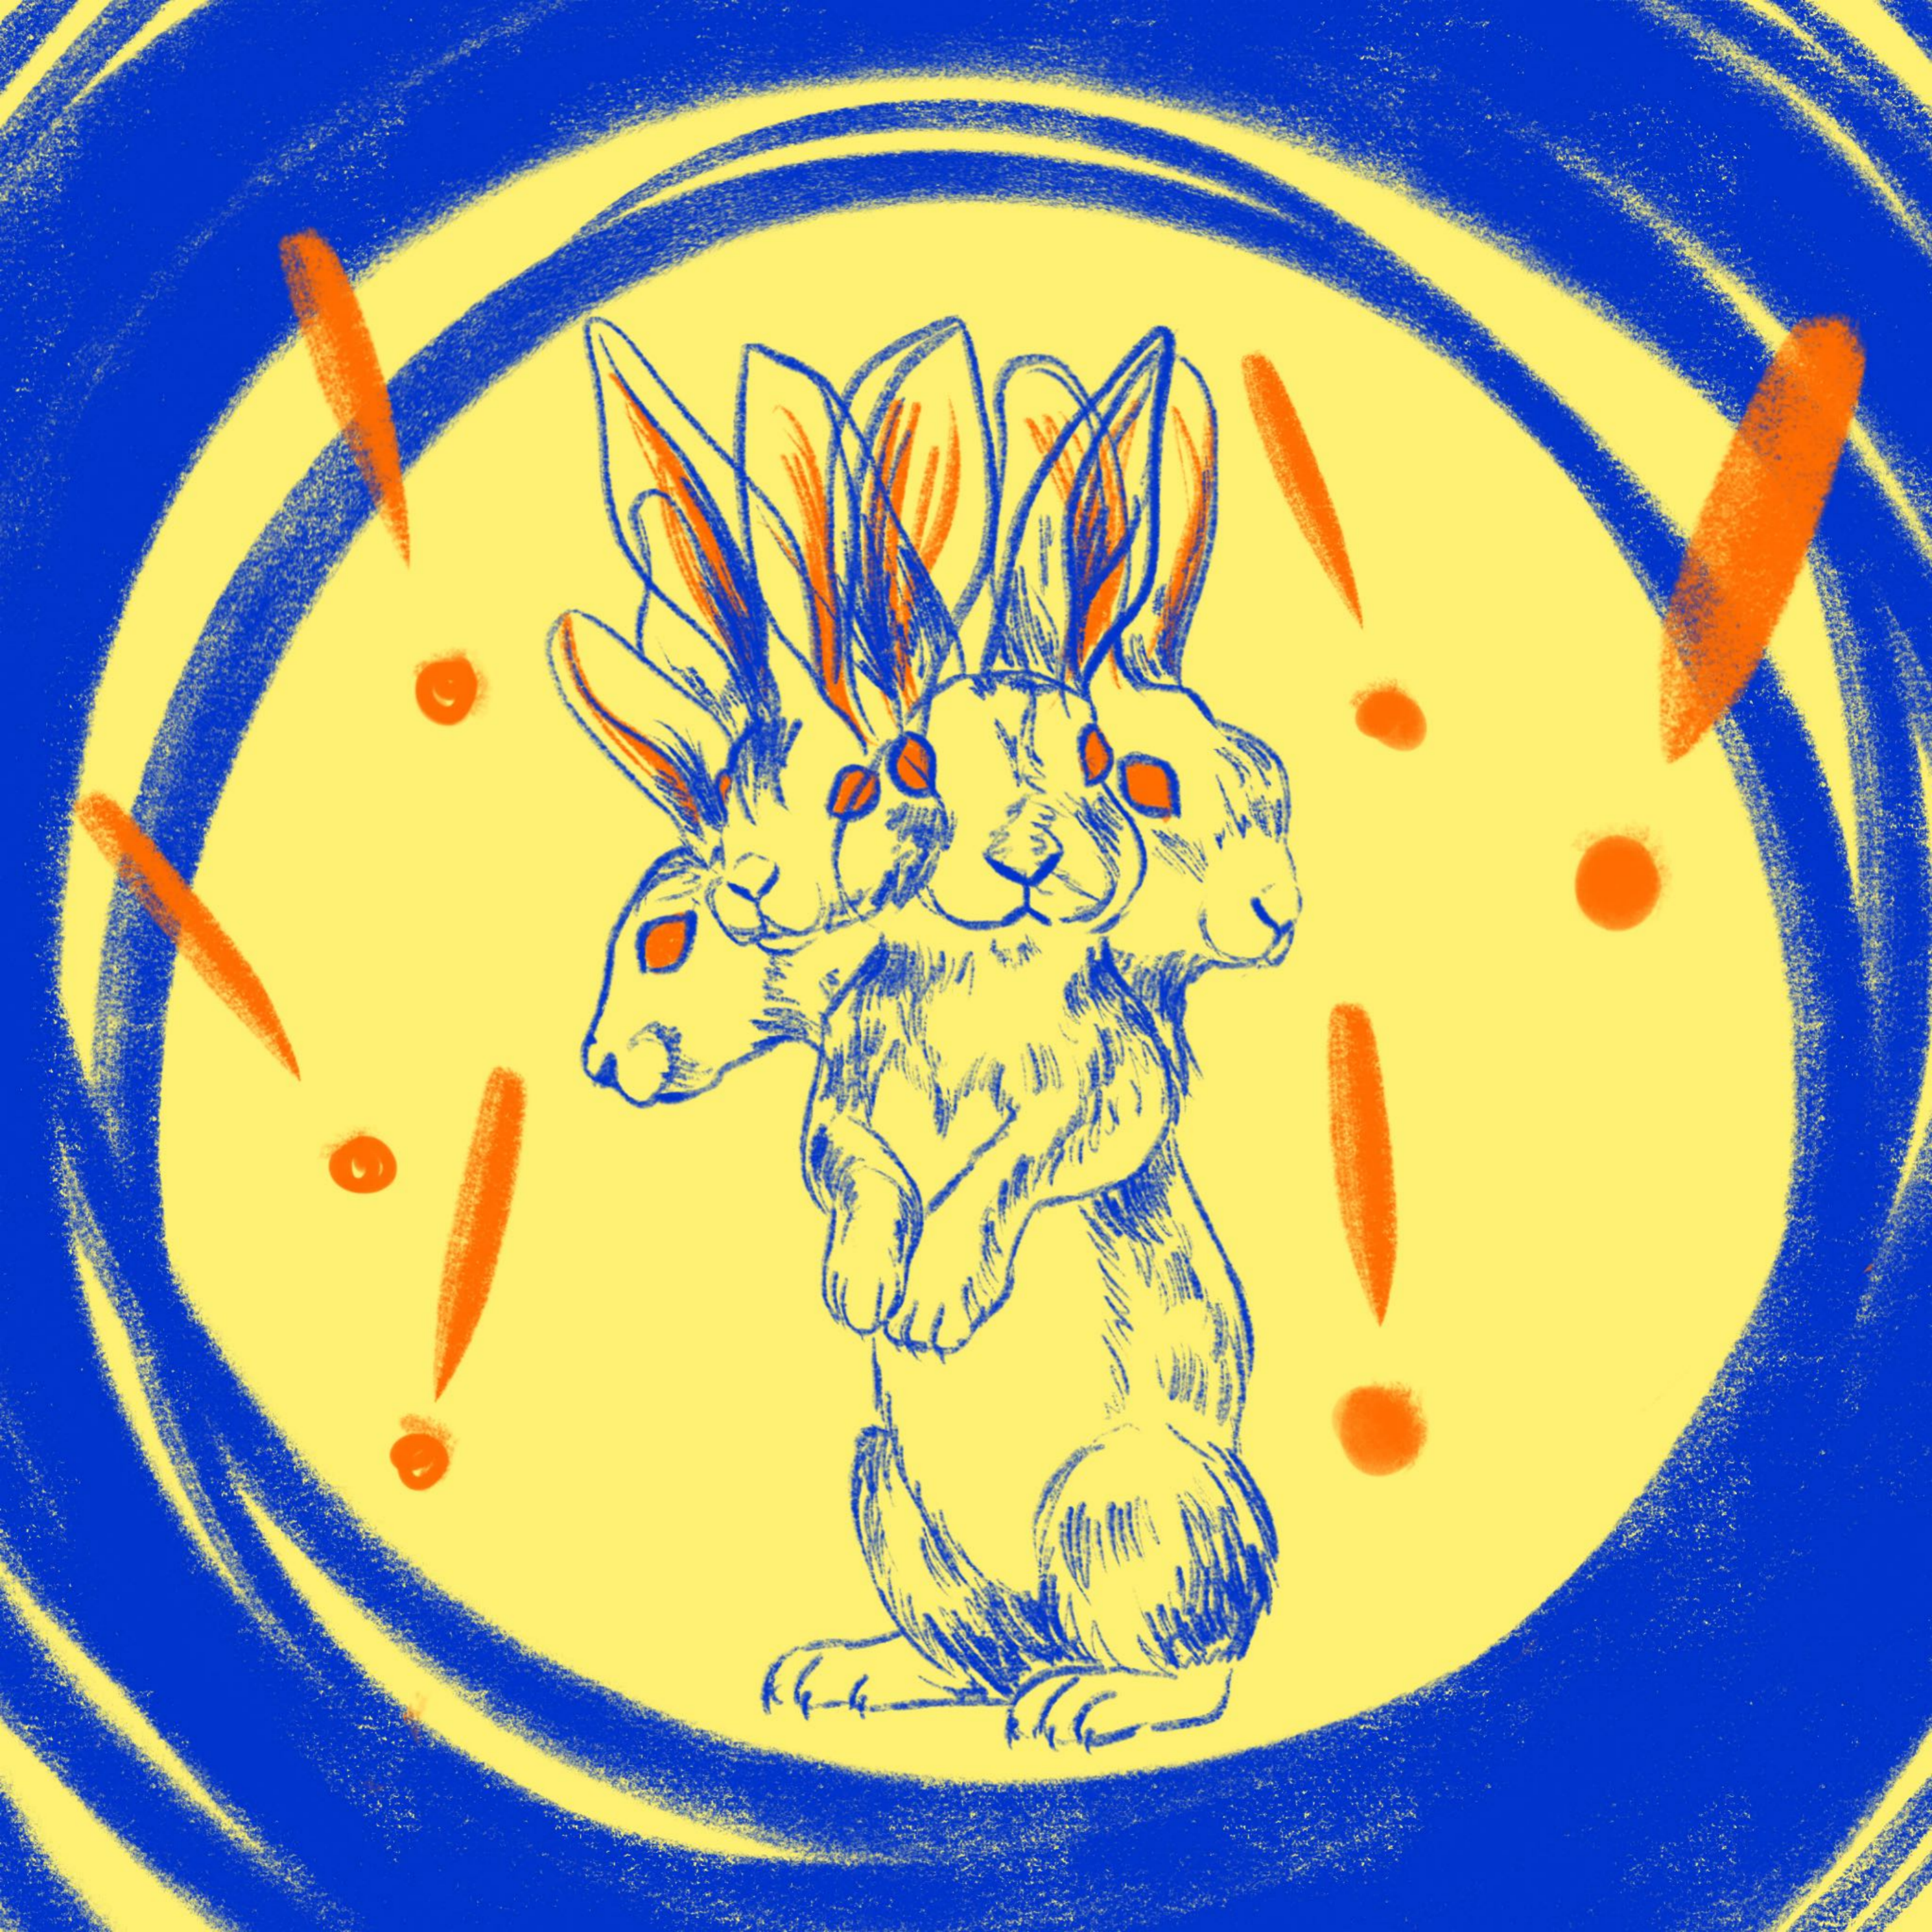

N O N S T O P

666-66-66-66

BREATHE

The image features a repeating pattern of blue raindrops on a yellow background. The raindrops are teardrop-shaped and scattered across the entire frame. In the center, the words "NO RAIN" are written in a bold, blue, hand-drawn font. The text is positioned horizontally and is the central focus of the image.

NO RAIN

NO FLOWERS

PAULA SORO