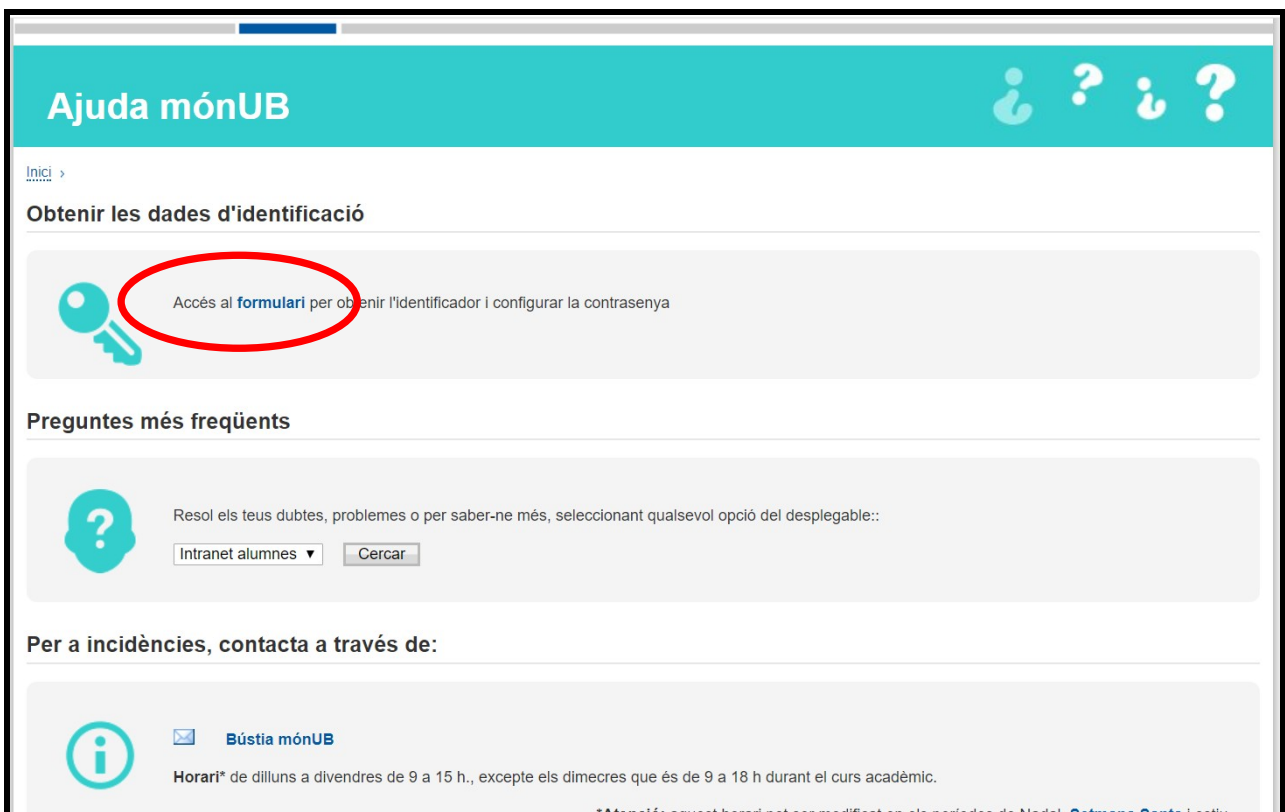

3. SI NO SABES LA CONTRASEÑA O/I IDENTIFICADOR

Si sabes tú identificador y contraseña accede a la ayuda donde te indicaran como conseguirlos